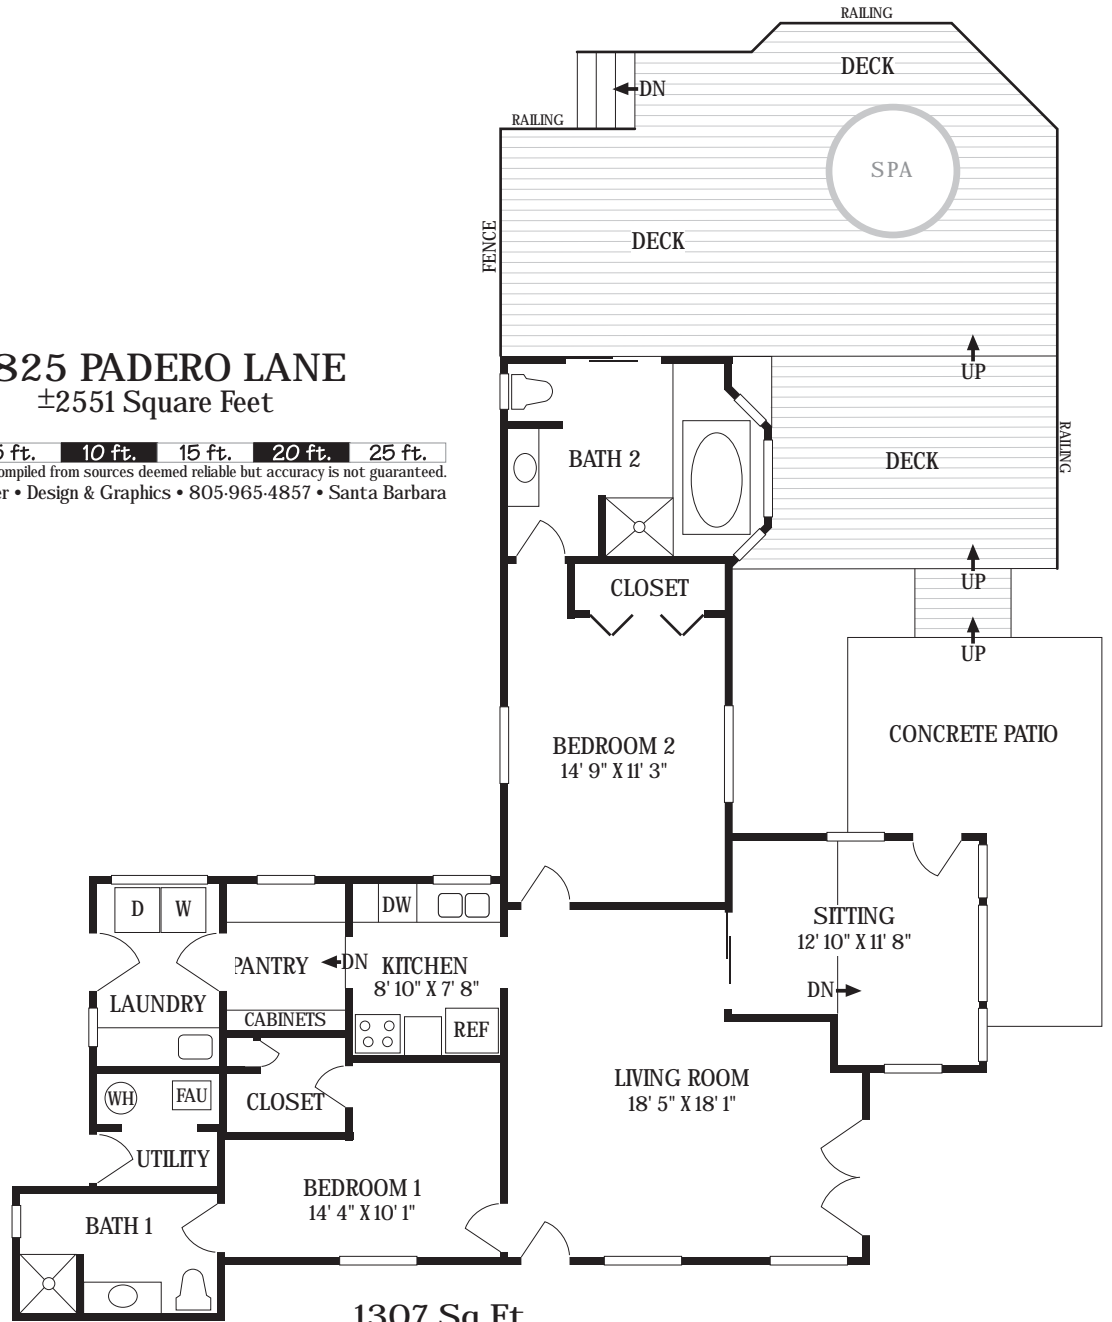

1244 Sq Ft

## 2825 PADERO LANE ±2551 Square Feet

Scale: 5 ft. 10 ft. 15 ft. 20 ft. 25 ft.  
 This information is compiled from sources deemed reliable but accuracy is not guaranteed.  
 David Heidelberger • Design & Graphics • 805-965-4857 • Santa Barbara

1307 Sq Ft