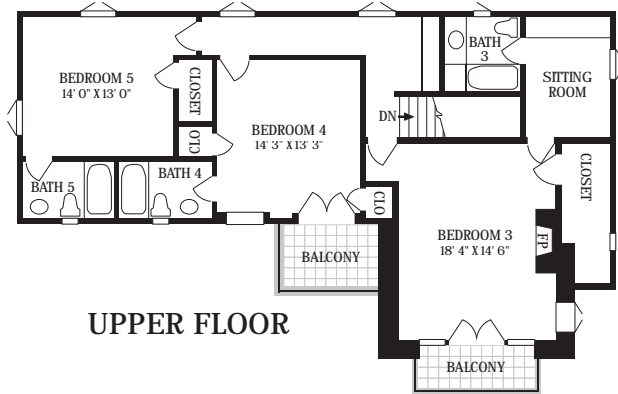

UPPER FLOOR