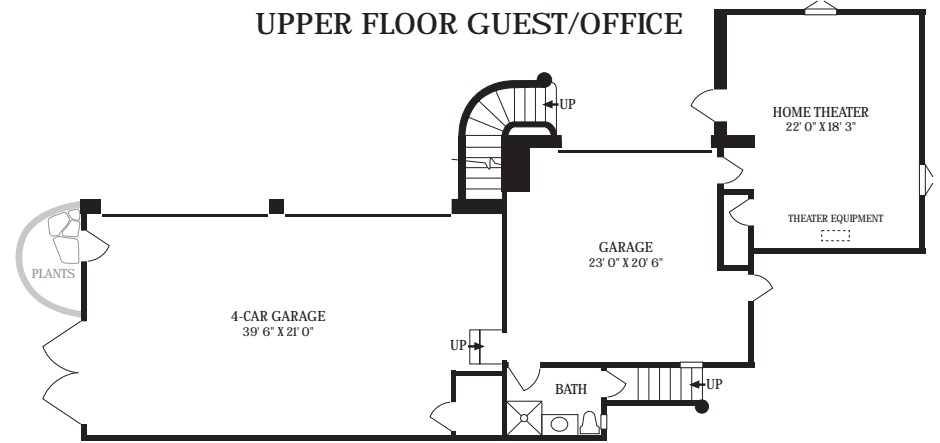

2-STORY ADDITION