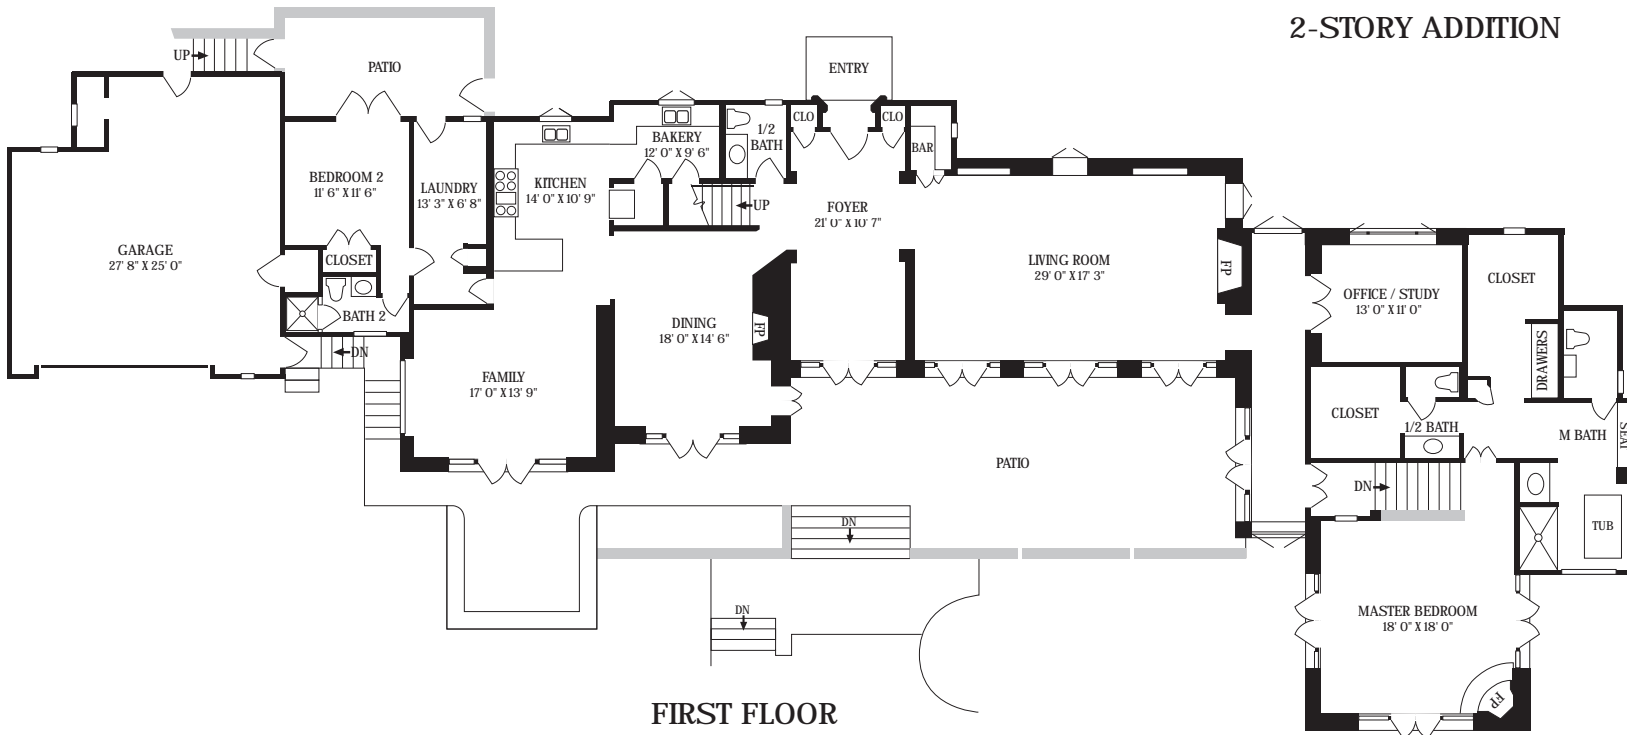

FIRST FLOOR