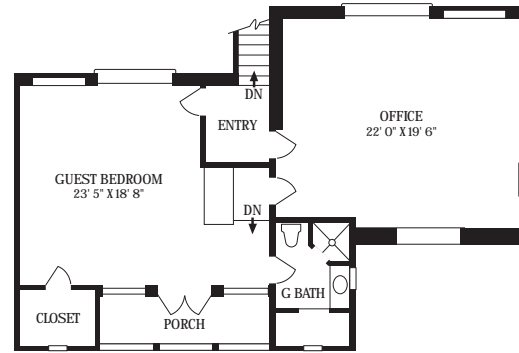

880 PICACHO LANE

± 7306 Square Feet

UPPER FLOOR GUEST/OFFICE