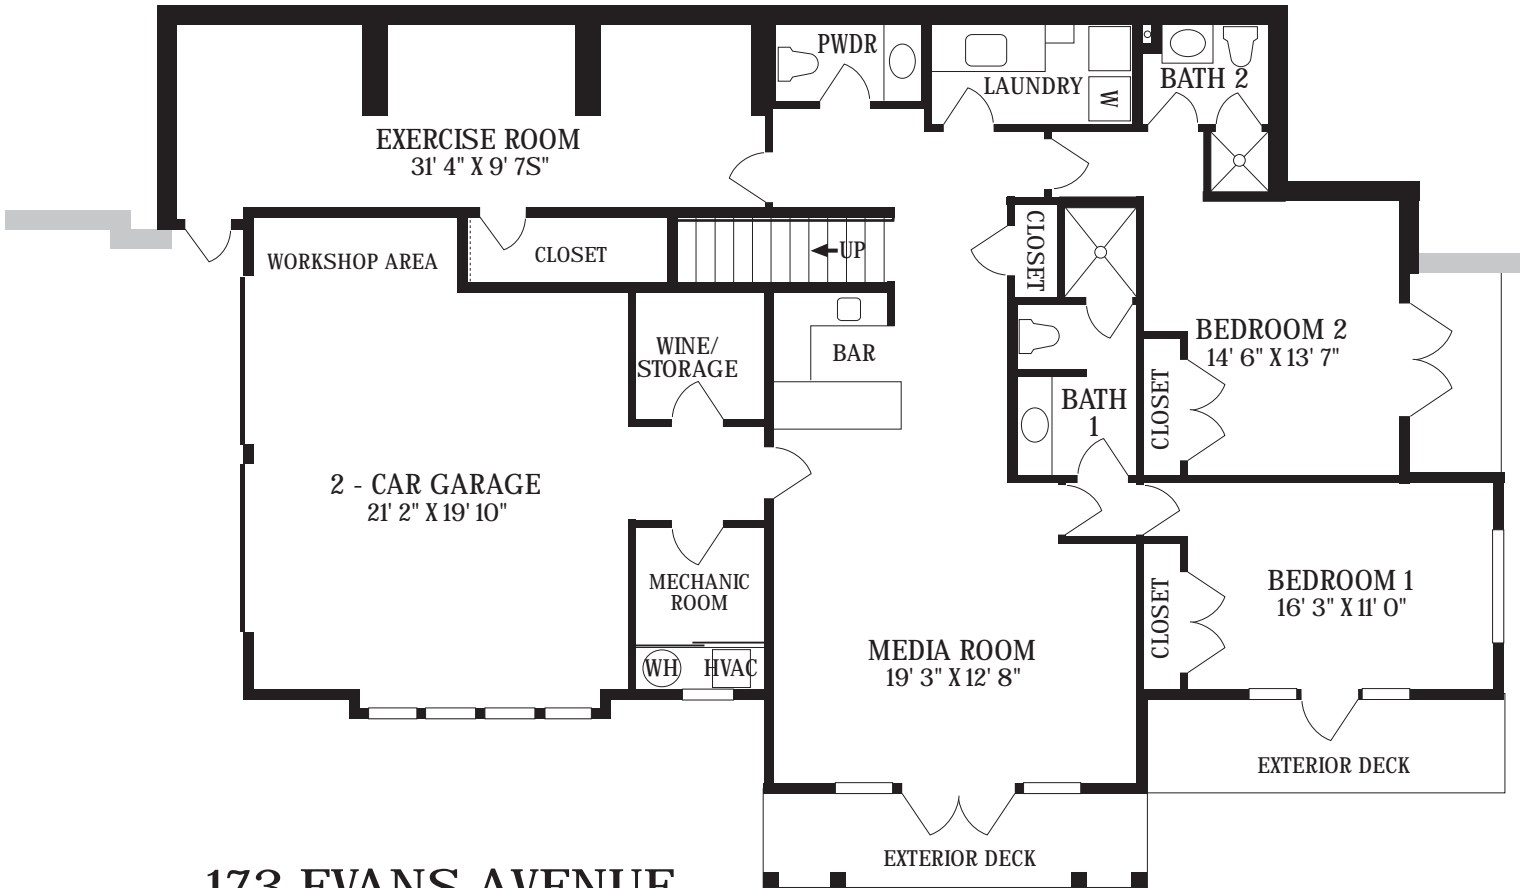

UPPER FLOOR

LOWER FLOOR

173 EVANS AVENUE
 ±4020 Square Feet
 ±900 Square Feet of Decking

Scale: 5 ft. 10 ft. 15 ft. 20 ft. 25 ft.
 This information is compiled from sources deemed reliable but accuracy is not guaranteed.
 Make your own investigation for accuracy.
 David Heidelberger • Design & Graphics • 805-965-4857 • Santa Barbara